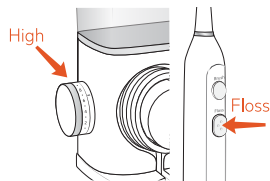

Place flossing brush head firmly into place. Press the power handle onto hose attachment.

Fill reservoir with warm water and replace it firmly on the base.

Prime Unit

Turn pressure to high, point tip into sink and press the FLOSS button until water flows. Turn off.

3 Modes

Brush

Press BRUSH button, use light pressure and clean all tooth surfaces.

Floss

Press FLOSS button, keep lips partially closed to allow water to flow into sink.

Brush + Floss

Press BRUSH button, then press FLOSS button.