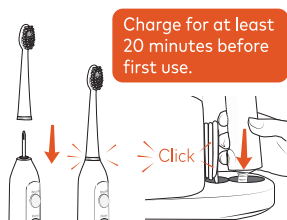

waterpik®

SONIC-FUSION®

QUICK START GUIDE Model SF-01 | SF-02

Visit
Waterpik.com/WelcomSF
to watch How To Video

Register your product and
receive over **\$50** in savings.
Waterpik.com/registration

Getting Started (First time use only)

Place flossing brush head firmly into place. Press the power handle onto hose attachment.

Fill reservoir with warm water and replace it firmly on the base.

Prime Unit

Turn pressure to high, point tip into sink and press the FLOSS button until water flows. Turn off.

3 Modes

Brush

Press BRUSH button, use light pressure and clean all tooth surfaces.

Floss

Press FLOSS button, keep lips partially closed to allow water to flow into sink.

Brush + Floss

Press BRUSH button, then press FLOSS button.

Para preparar la unidad

Gire la presión a alta, apunte la boquilla hacia el lavabo y presione el botón FLOSS (IRRIGACIÓN BUCAL) hasta que fluya el agua. Apague la unidad.

3 modos

Cepillado

Presione el botón BRUSH (CEPILLADO), use una ligera presión y limpie todas las superficies de los dientes.