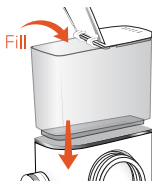

Place flossing brush head firmly into place. Press the power handle onto hose attachment.

Fill reservoir with warm water and replace it firmly on the base.

Prime Unit

Turn pressure to high, point tip into sink and press the FLOSS button until water flows. Turn off.

3 Modes

Brush

Press BRUSH button, use light pressure and clean all tooth surfaces.

Floss

Press FLOSS button, keep lips partially closed to allow water to flow into sink.

Brush + Floss

Press BRUSH button, then press FLOSS button.