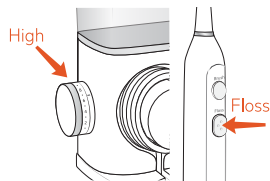

## Getting Started (First time use only)

Charge for at least  
20 minutes before  
first use.

Place flossing brush head firmly  
into place. Press the power  
handle onto hose attachment.

Fill reservoir with warm  
water and replace it  
firmly on the base.