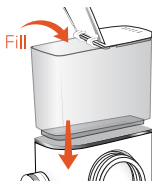

Place flossing brush head firmly
into place. Press the power
handle onto hose attachment.

Fill reservoir with warm
water and replace it
firmly on the base.

Prime Unit

Turn pressure to high,
point tip into sink and
press the FLOSS button
until water flows.
Turn off.