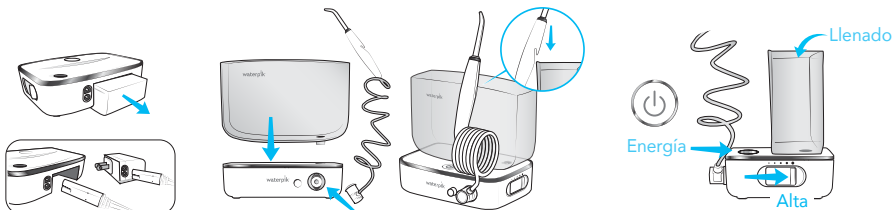

waterpik®

SIDEKICK™

GUÍA DE INICIO RÁPIDO – WF-04

Para ver un video práctico, registrar el producto y recibir apoyo adicional, visite waterpik.com/WelcomWF

Paso 1

Preparación de la unidad

A. Conecte el cable de alimentación a la fuente de alimentación y a la base de la unidad. Enchufe en el tomacorriente.

B. Ensamble la unidad como se muestra.

C. Llene el depósito con agua tibia y colóquelo firmemente en la base. Deslice la presión a alta, apunte la boquilla hacia el lavabo y encienda la unidad (ON) hasta que fluya el agua. Apague la unidad (OFF).