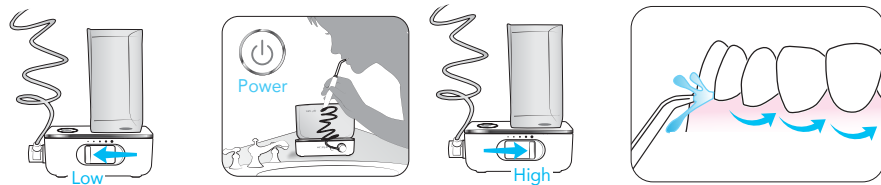

#### Step 1

Unit Prep

**A.** Connect power cord to power supply and to base unit. Plug into electrical outlet.

**B.** Assemble unit as shown.

**C.** Fill reservoir with warm water and place it firmly on the base. Slide pressure to high, point tip into sink, turn power **ON** until water flows. Turn power **OFF**.

#### Step 2

Water Floss

**A.** Slide to lowest pressure setting.

**B.** Place tip in mouth and close lips enough to prevent splashing. Turn power **ON** allowing water to flow from mouth into the sink. Increase pressure to your liking.

**C.** Aim water at the gumline at a 90 degree angle. Follow the gumline and pause briefly between teeth.

This device is compatible with voltages of 100 – 240 VAC, 50/60 Hz

©2018 Water Pik, Inc.