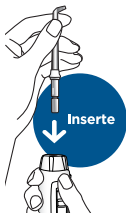

Inserte el cabezal con firmeza hasta que encaje en su lugar.

Coloque la presión en Alto, apunte el cabezal hacia el interior del lavabo, encienda los interruptores de encendido y de agua hasta que el agua fluya. Luego, apáguelos.