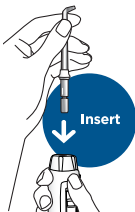

### 1 FIRST USE

Fill reservoir with warm water and replace it firmly on the base.

Insert tip firmly until it clicks into place.

Turn pressure to high, point tip into sink, turn power and water switches on until water flows. Then turn off.